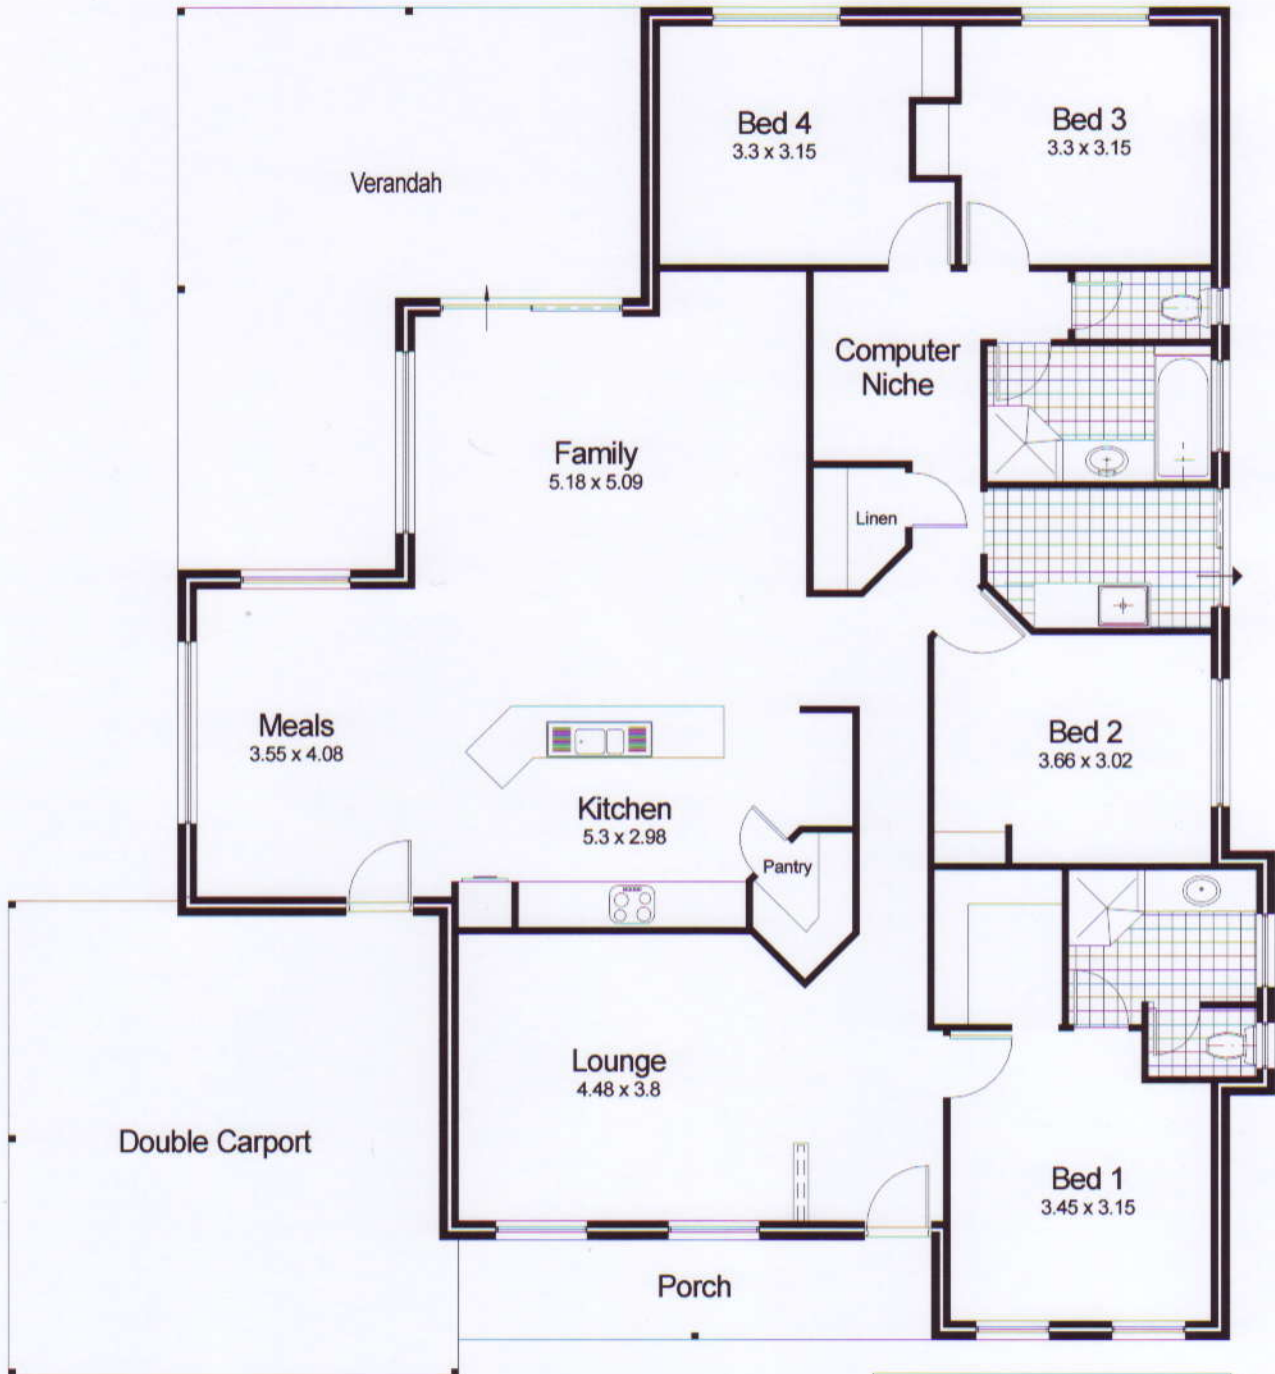

The Ajana

Living -	185.32m2
Carport -	35.6m2
Alfresco -	33.9m2
Porch -	4.04m2