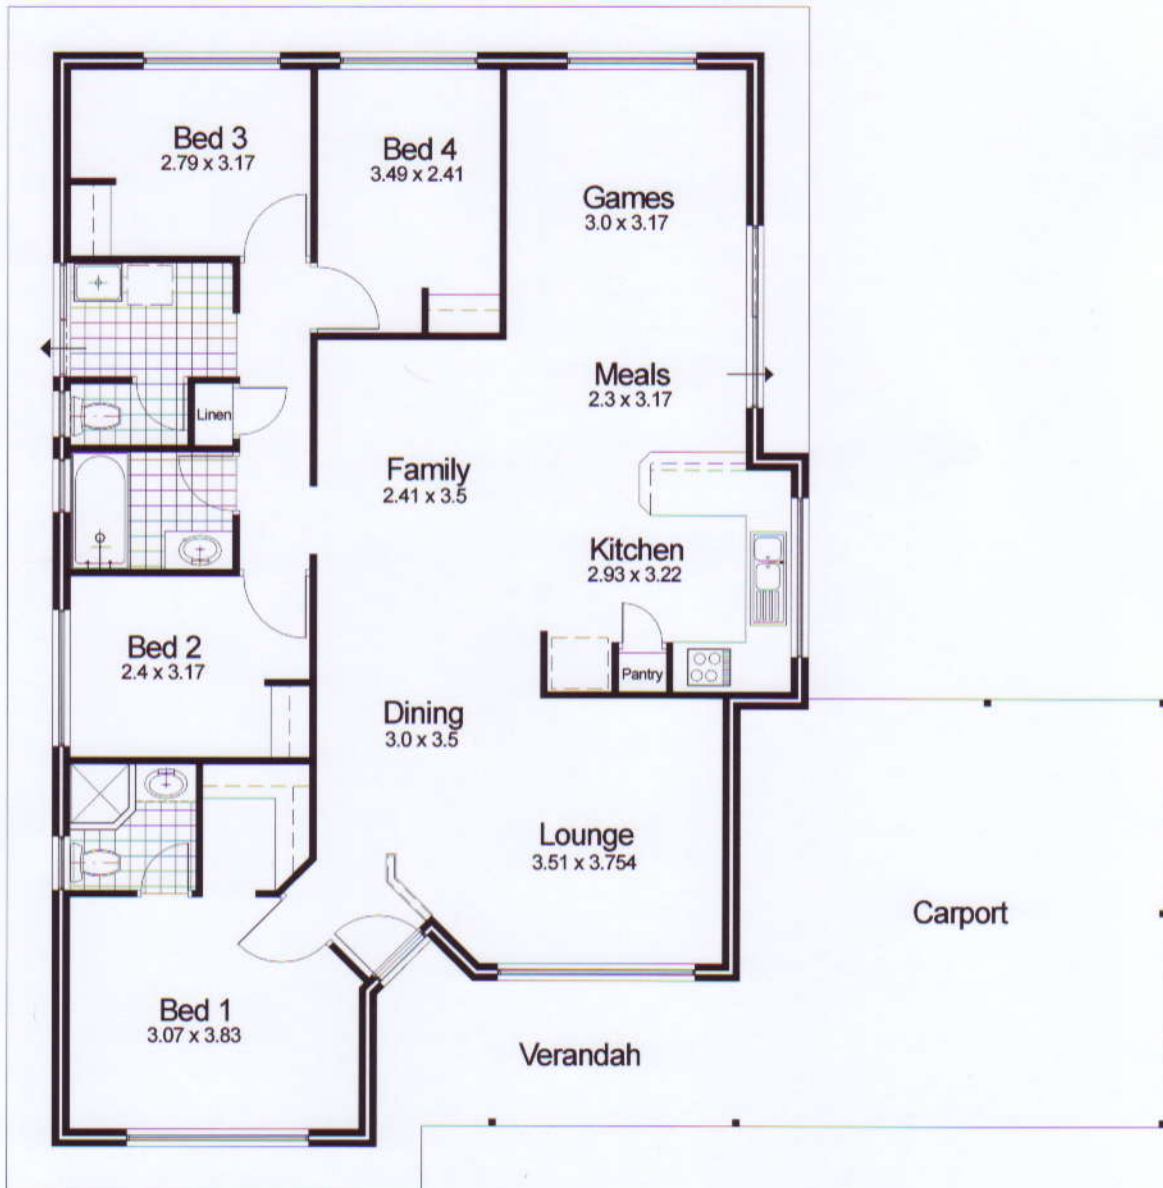

The Carolina MKII

Living -	125.52m ²
Carport -	31.79m ²
Verandah -	6.07m ²