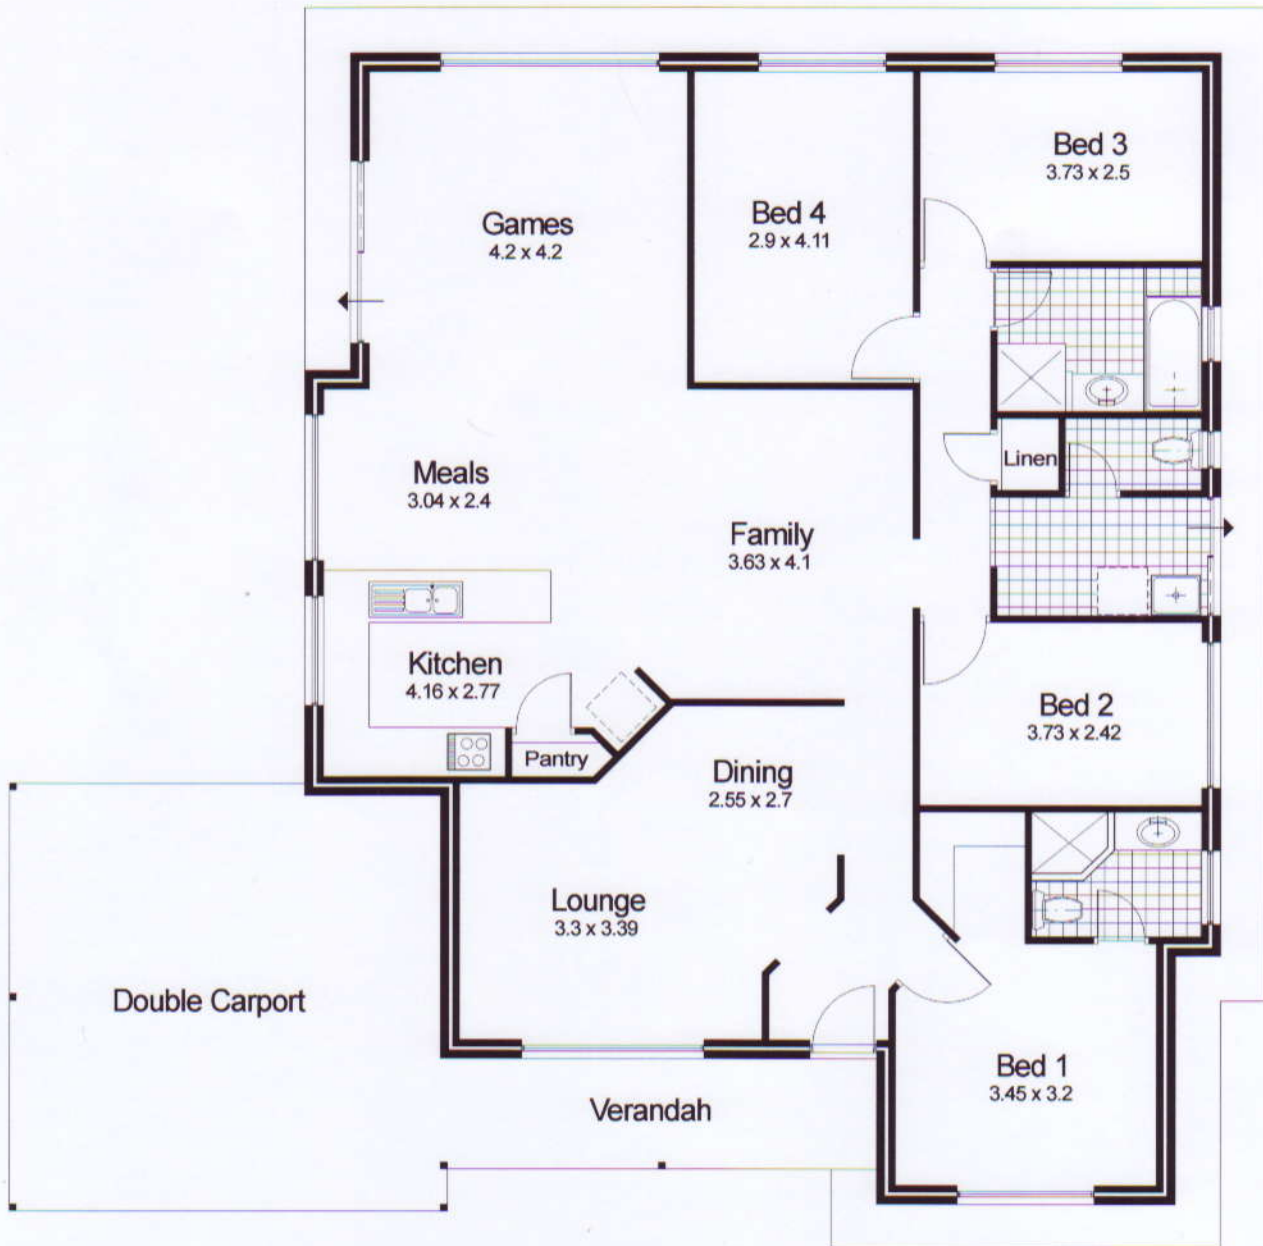

Quality Affordable Homes

The Joanna Mk II

Living -	159.61m ²
Carport -	32.16m ²
Verandah -	5.30m ²